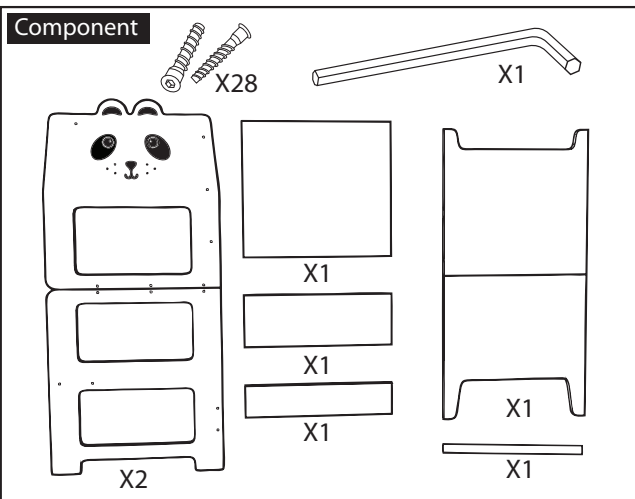

LEARNING TOWER

Instructions Manual

Warning:
Must be used under Adult supervision at all times. For the use of one child at a time only. Must be assembled by an adult. The screws and small parts must not be accessible to young children. Stop using the learning tower when child's hips height is above the upper side bars. For domestic and indoor use only. Must be used on flat surfaces away from any structure or obstruction that could injure the child. Carry out regular safety checks, including bolts' tightness.