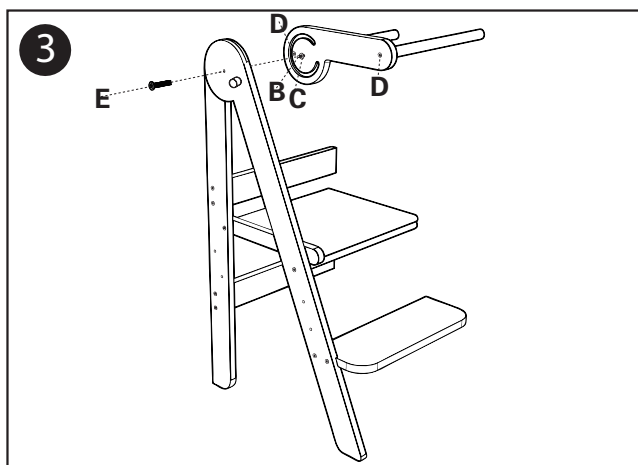

White Foldable Tower

Instructions Manual

Warning
Must be used under Adult supervision at all times. For the use of one child at a time only. Must be assembled by an adult. The screws and small parts must not be accessible to young children. Stop using the learning tower when child's hips height is above the upper side bars. For domestic and indoor use only. Must be used on flat surfaces away from any structure or obstruction that could injure the child. Carry out regular safety checks, including bolts' tightness.