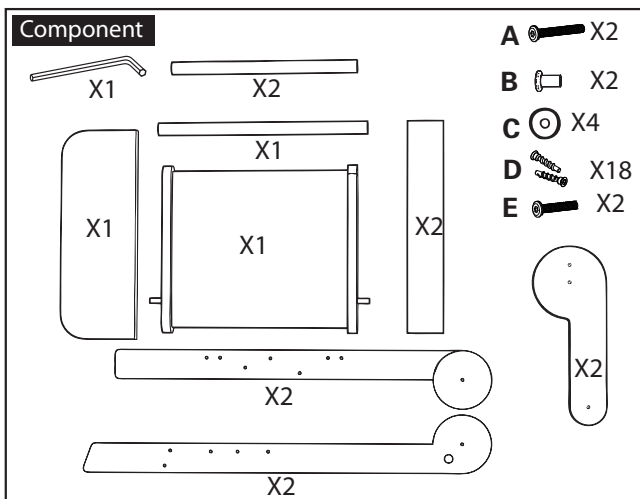

White Foldable Tower

Instructions Manual

Warning
Must be used under Adult supervision at all times. For the use of one child at a time only. Must be assembled by an adult. The screws and small parts must not be accessible to young children. Stop using the learning tower when child's hips height is above the upper side bars. For domestic and indoor use only. Must be used on flat surfaces away from any structure or obstruction that could injure the child. Carry out regular safety checks, including bolts' tightness.