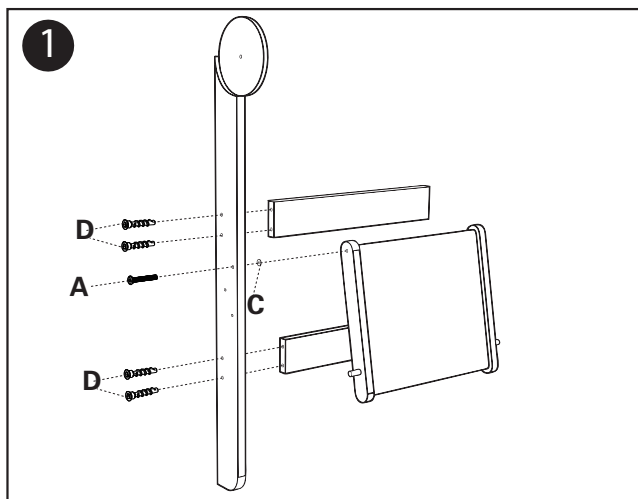

White Foldable Tower

Instructions Manual

Warning
Must be used under Adult supervision at all times. For the use of one child at a time only. Must be assembled by an adult. The screws and small parts must not be accessible to young children. Stop using the learning tower when child's hips height is above the upper side bars. For domestic and indoor use only. Must be used on flat surfaces away from any structure or obstruction that could injure the child. Carry out regular safety checks, including bolts' tightness.