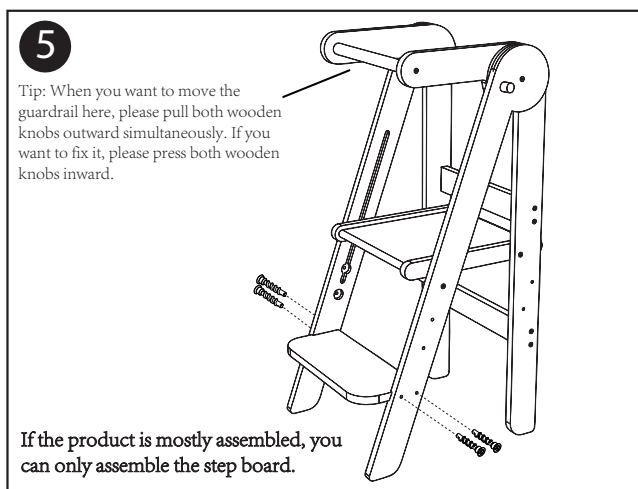

White Foldable Tower

Instructions Manual

Warning
Must be used under Adult supervision at all times. For the use of one child at a time only. Must be assembled by an adult. The screws and small parts must not be accessible to young children. Stop using the learning tower when child's hips height is above the upper side bars. For domestic and indoor use only. Must be used on flat surfaces away from any structure or obstruction that could injure the child. Carry out regular safety checks, including bolts' tightness.