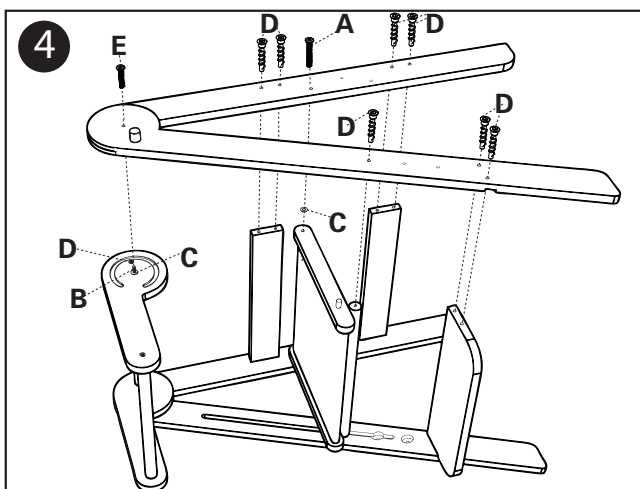

White Foldable Tower

Instructions Manual

Warning
Must be used under Adult supervision at all times. For the use of one child at a time only. Must be assembled by an adult. The screws and small parts must not be accessible to young children. Stop using the learning tower when child's hips height is above the upper side bars. For domestic and indoor use only. Must be used on flat surfaces away from any structure or obstruction that could injure the child. Carry out regular safety checks, including bolts' tightness.