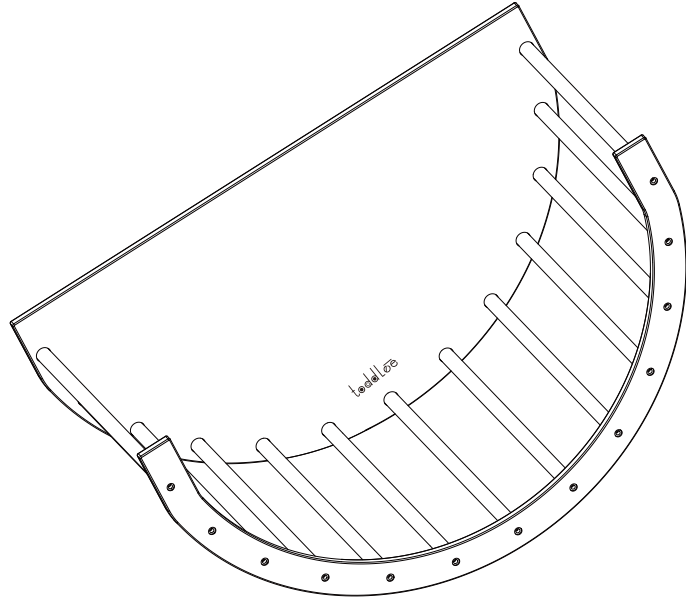

# Assembly Instructions

( NAME: Toddlee Arch GYM )

( Size: 39.37"x23.62"x21.26" )

**WARNING:** Adult assembly required

Please remove all packaging material before giving to children.