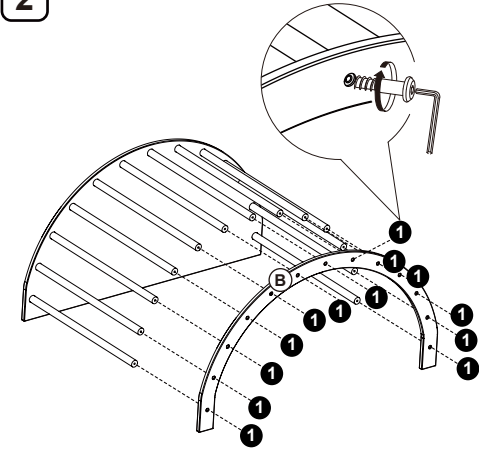

Assembly Instructions

(NAME: Toddlee Arch GYM)

(Size: 39.37"x23.62"x21.26")

WARNING: Adult assembly required

Please remove all packaging material before giving to children.

Care Instructions

To clean your product, use mild soap and water on a damp cloth. Do not use window cleaners or cleaning abrasives as they will scratch the surface and could damage the protective coating.

1

2

3

1 (26)