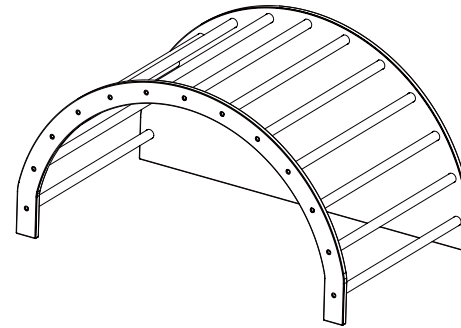

Assembly Instructions

(NAME: Toddlee Arch GYM)

(Size: 39.37"x23.62"x21.26")

WARNING: Adult assembly required

Please remove all packaging material before giving to children.

Care Instructions

To clean your product, use mild soap and water on a damp cloth. Do not use window cleaners or cleaning abrasives as they will scratch the surface and could damage the protective coating.

1

2

3

1 (26)