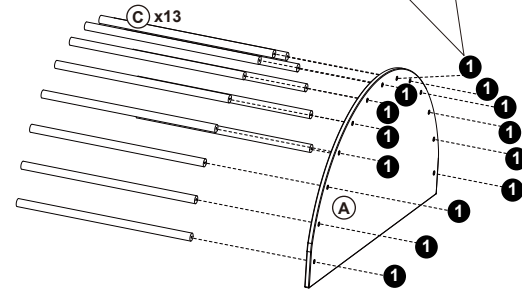

Assembly Instructions

(NAME: Toddlee Arch GYM)

(Size: 39.37"x23.62"x21.26")

WARNING: Adult assembly required

Please remove all packaging material before giving to children.

Care Instructions

To clean your product, use mild soap and water on a damp cloth. Do not use window cleaners or cleaning abrasives as they will scratch the surface and could damage the protective coating.

1

2

3

1 (26)